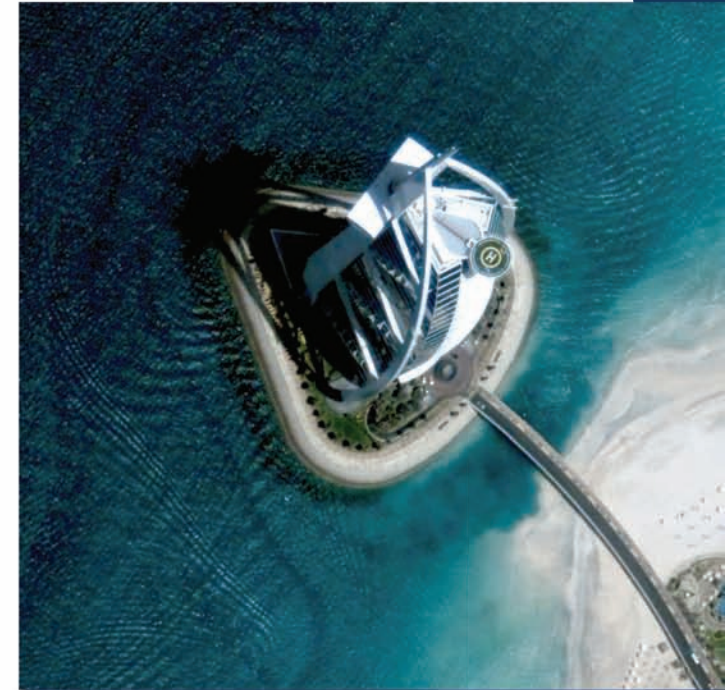

Broadcast Experience

TerraServer has licensed imagery for many productions including feature films Burn After Reading, The Tourist, Transformers 2, and Fast & Furious as well as television such as CSI: NY, NCIS: LA, Discovery Channel's Mega Builders, BET's First In and PBS's Design Squad.